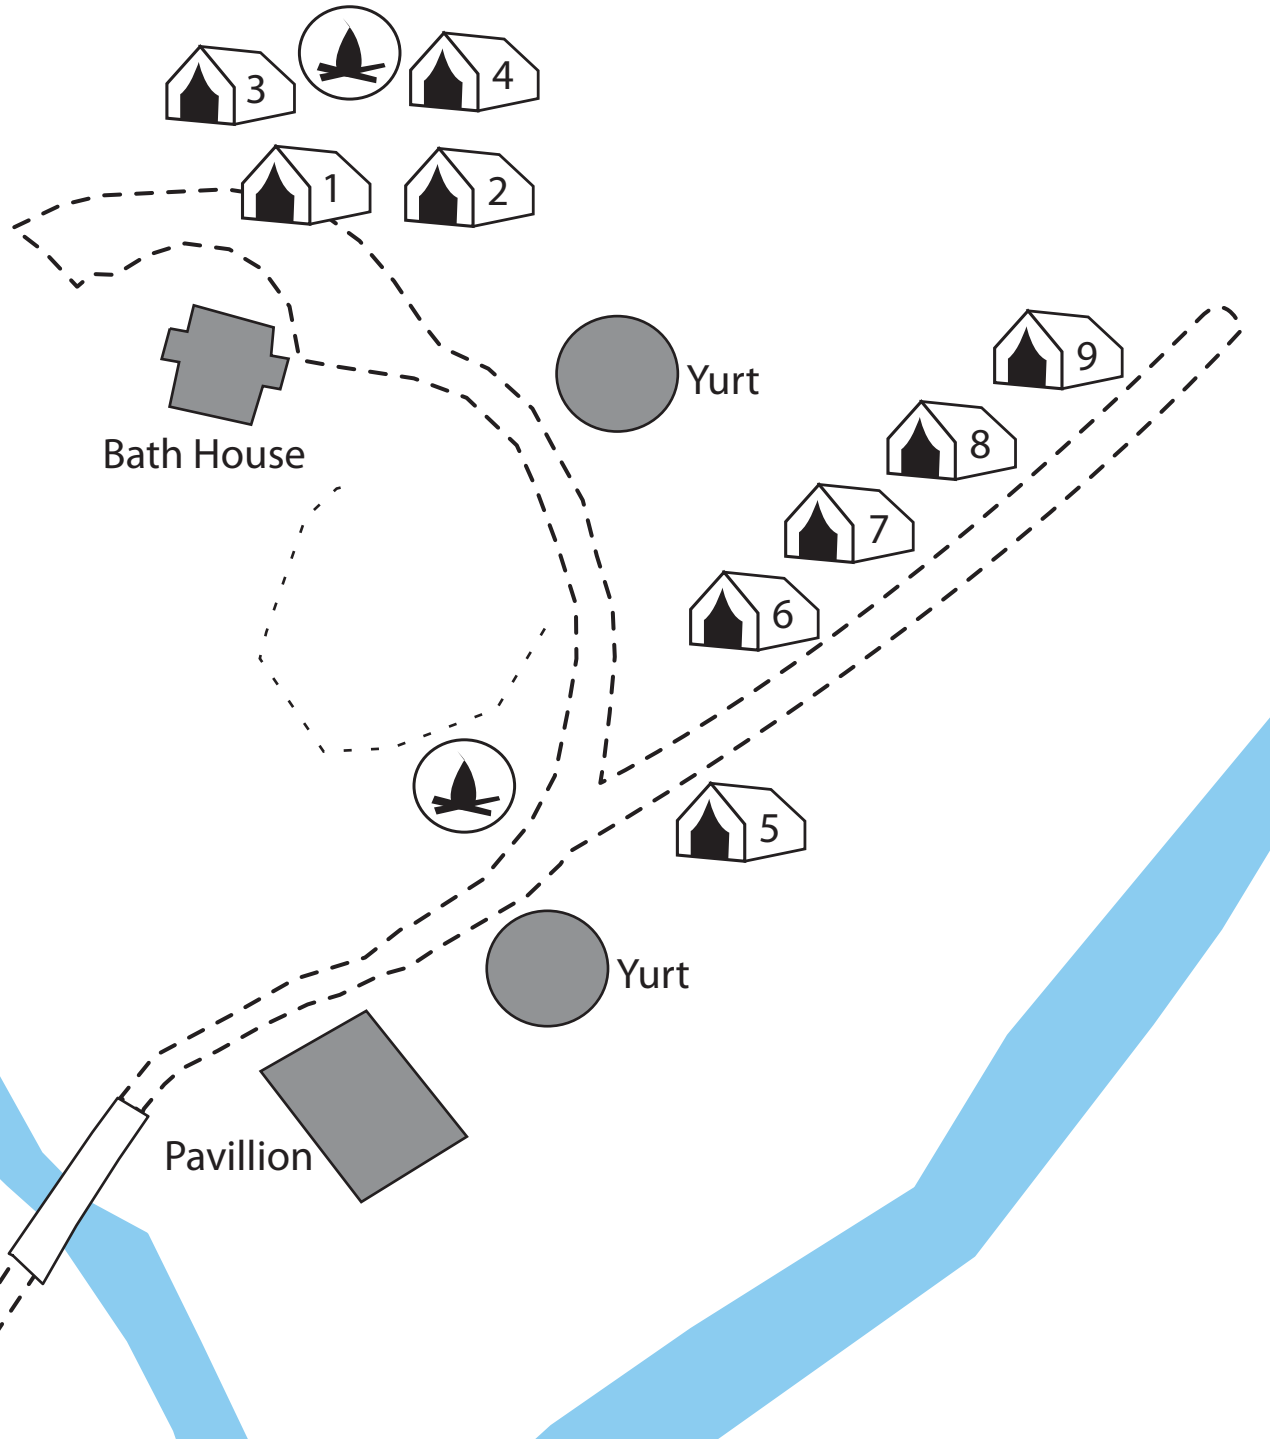

Frost Valley
Y M C A

Sequoia Village

KEY

Platform Tent

Building

Fire Ring

Foot Path

Water

Bridge

To Main Camp