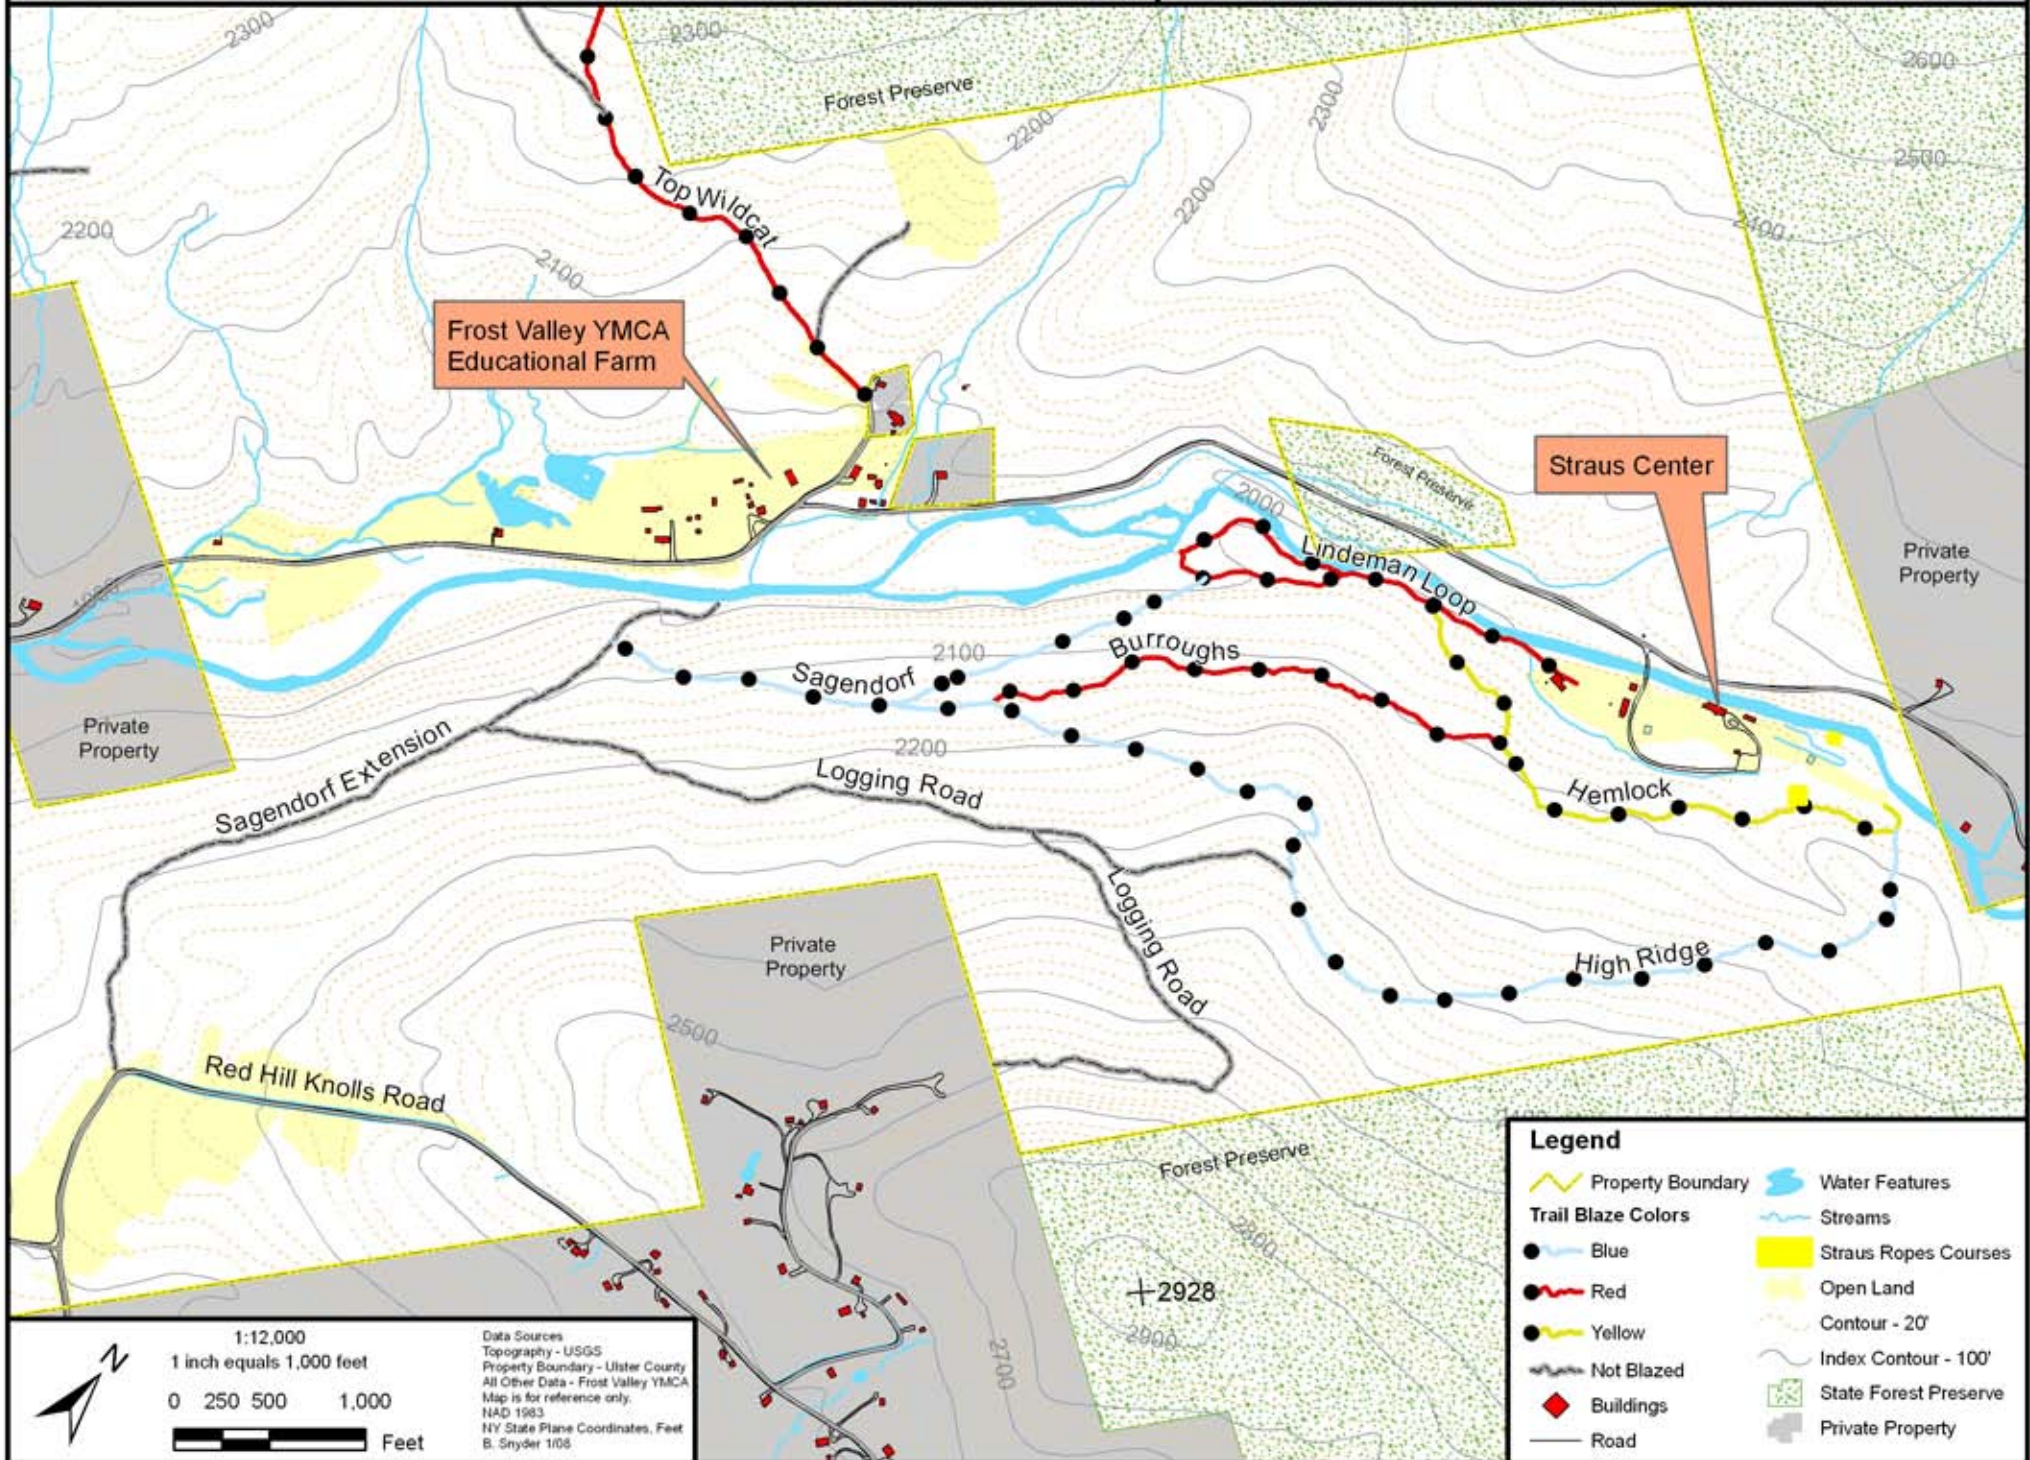

Straus Center Trail Map

21 Straus Lane, Claryville, NY 12725
 845-985-2254
 www.frostvalley.org

Frost Valley YMCA Main Camp
 2000 Frost Valley Road, Claryville, NY 12725

Legend

Property Boundary	Water Features
Trail Blaze Colors	Streams
Blue	Straus Ropes Courses
Red	Open Land
Yellow	Contour - 20'
Not Blazed	Index Contour - 100'
Buildings	State Forest Preserve
Road	Private Property

1:12,000
 1 inch equals 1,000 feet

0 250 500 1,000 Feet

Data Sources:
 Topography - USGS
 Property Boundary - Ulster County
 All Other Data - Frost Valley YMCA
 Map is for reference only.
 NAD 1983
 NY State Plane Coordinates, Feet
 B. Snyder 1/06